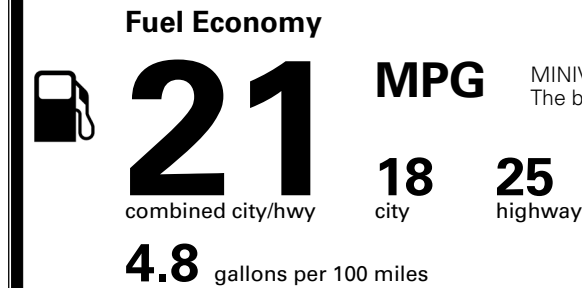

TOTAL ADDITIONAL WEIGHT: 43.0

EPA DOT Fuel Economy and Environment

Gasoline Vehicle

MINIVANS range from 20 to 83 MPG. The best vehicle rates 146 MPGe.

You spend
\$3,250
 more in fuel costs
 over 5 years
 compared to the
 average new vehicle.