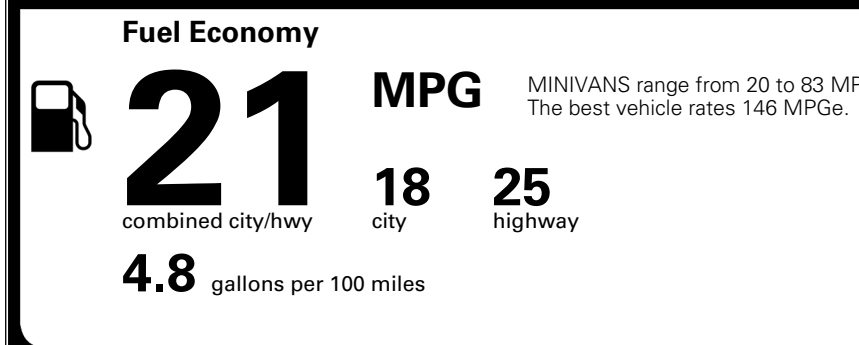

MSRP INCLUDING OPTIONS \$ 48,700.00

INLAND FREIGHT AND HANDLING \$ 1,545.00

TOTAL MANUFACTURER'S SUGGESTED RETAIL PRICE ▶ \$ 50,245.00

TOTAL ADDITIONAL WEIGHT: 11.5

EPA DOT Fuel Economy and Environment

Gasoline Vehicle