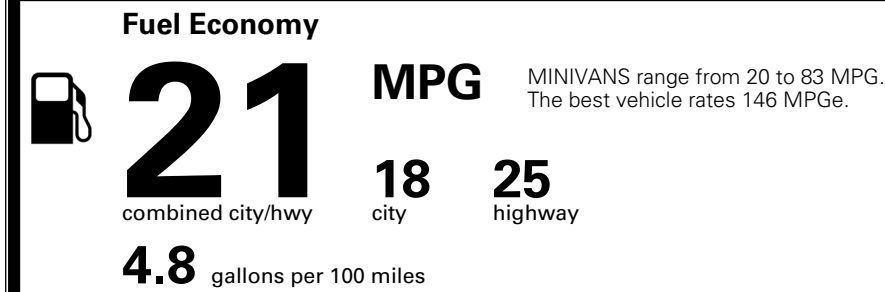

\$495.00
 \$315.00
 \$400.00

MSRP INCLUDING OPTIONS

\$ 47,700.00

INLAND FREIGHT AND HANDLING

\$ 1,545.00

TOTAL MANUFACTURER'S SUGGESTED RETAIL PRICE ▶

\$ 49,245.00

TOTAL ADDITIONAL WEIGHT: 11.5

EPA DOT Fuel Economy and Environment

Gasoline Vehicle

You spend
\$3,250
 more in fuel costs
 over 5 years
 compared to the
 average new vehicle.

Annual fuel cost
\$2,350

Actual results will vary for many reasons, including driving conditions and how you drive and maintain your vehicle. The average new vehicle gets 29 MPG and costs \$8,500 to fuel over 5 years. Cost estimates are based on 15,000 miles per year at \$ 3.30 per gallon. MPGe is miles per gasoline gallon equivalent. Vehicle emissions are a significant cause of climate change and smog.