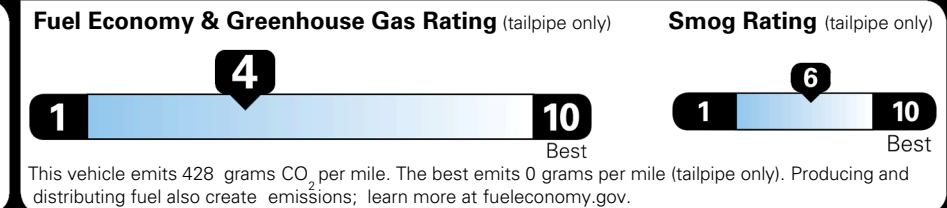

EPA DOT Fuel Economy and Environment

Gasoline Vehicle

You spend
\$3,250
 more in fuel costs
 over 5 years
 compared to the
 average new vehicle.

Annual fuel cost
\$2,350

Actual results will vary for many reasons, including driving conditions and how you drive and maintain your vehicle. The average new vehicle gets 29 MPG and costs \$8,500 to fuel over 5 years. Cost estimates are based on 15,000 miles per year at \$ 3.30 per gallon. MPGe is miles per gasoline gallon equivalent. Vehicle emissions are a significant cause of climate change and smog.