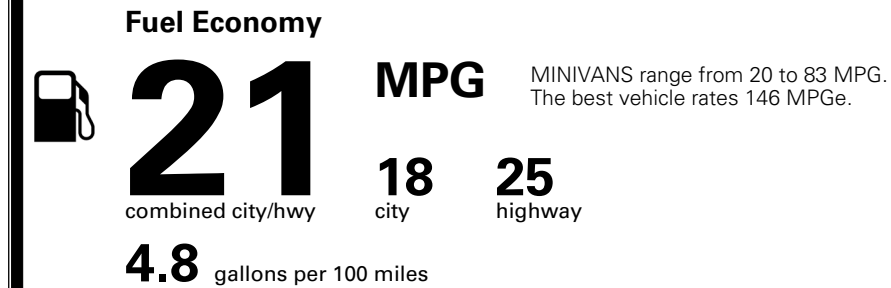

MSRP INCLUDING OPTIONS \$ 48,385.00
 INLAND FREIGHT AND HANDLING \$ 1,545.00
TOTAL MANUFACTURER'S SUGGESTED RETAIL PRICE ▶ \$ 49,930.00

\$ 46,490.00

EPA DOT Fuel Economy and Environment

Gasoline Vehicle

You spend \$3,250 more in fuel costs over 5 years compared to the average new vehicle.