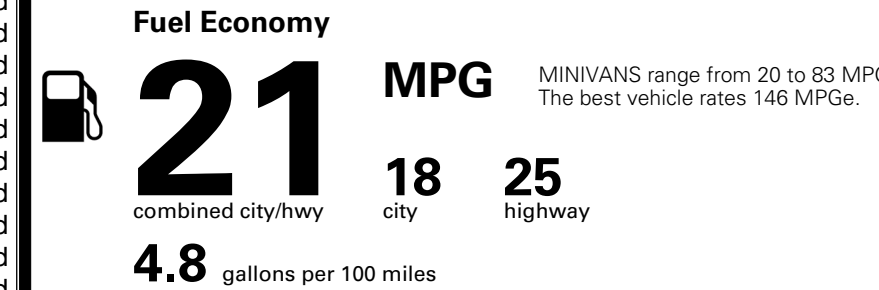

EPA DOT Fuel Economy and Environment

Gasoline Vehicle

You spend **\$3,250** more in fuel costs over 5 years compared to the average new vehicle.

Annual fuel cost **\$2,350**

Actual results will vary for many reasons, including driving conditions and how you drive and maintain your vehicle. The average new vehicle gets 29 MPG and costs \$8,500 to fuel over 5 years. Cost estimates are based on 15,000 miles per year at \$ 3.30 per gallon. MPGe is miles per gasoline gallon equivalent. Vehicle emissions are a significant cause of climate change and smog.