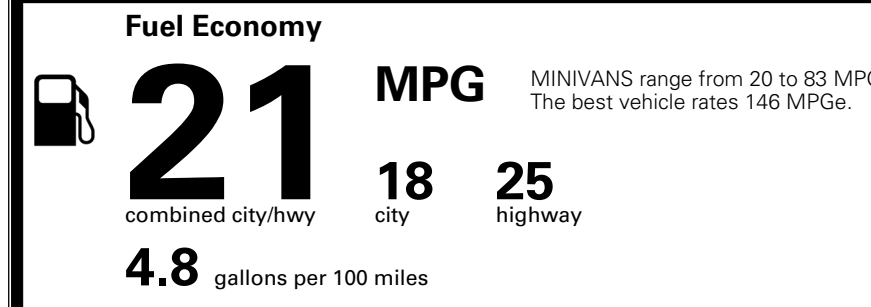

EPA DOT Fuel Economy and Environment

Gasoline Vehicle

You spend \$3,250 more in fuel costs over 5 years compared to the average new vehicle.

Annual fuel cost \$2,350

Actual results will vary for many reasons, including driving conditions and how you drive and maintain your vehicle. The average new vehicle gets 29 MPG and costs \$8,500 to fuel over 5 years. Cost estimates are based on 15,000 miles per year at \$ 3.30 per gallon. MPGe is miles per gasoline gallon equivalent. Vehicle emissions are a significant cause of climate change and smog.