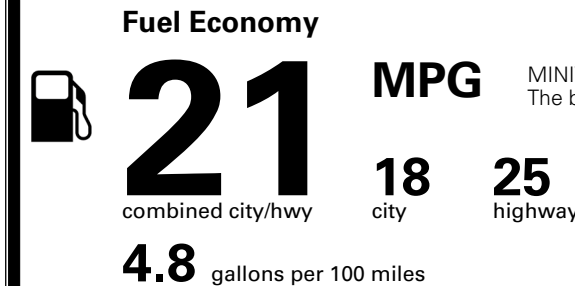

EPA DOT Fuel Economy and Environment