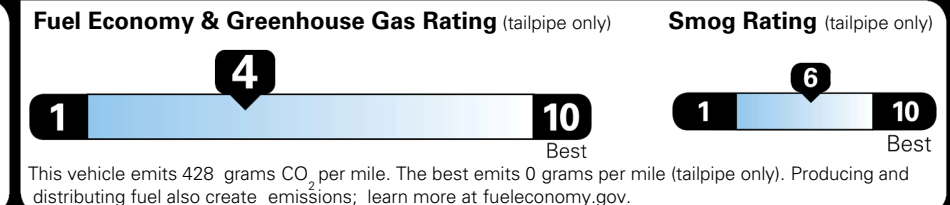

Gasoline Vehicle

You spend **$3,250** more in fuel costs over 5 years compared to the average new vehicle.

Annual fuel cost **$2,350**