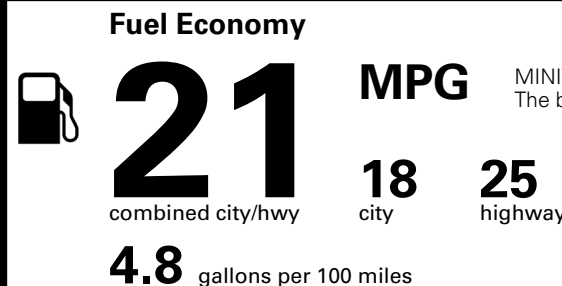

MSRP INCLUDING OPTIONS \$ 48,700.00

INLAND FREIGHT AND HANDLING \$ 1,545.00

TOTAL MANUFACTURER'S SUGGESTED RETAIL PRICE ▶ \$ 50,245.00

TOTAL ADDITIONAL WEIGHT: 11.5

EPA DOT Fuel Economy and Environment

Gasoline Vehicle