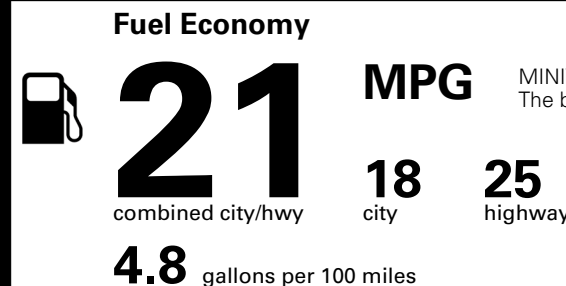

MSRP INCLUDING OPTIONS \$ 48,700.00

INLAND FREIGHT AND HANDLING \$ 1,545.00

TOTAL MANUFACTURER'S SUGGESTED RETAIL PRICE ▶ \$ 50,245.00

TOTAL ADDITIONAL WEIGHT: 11.5

EPA DOT Fuel Economy and Environment

Gasoline Vehicle