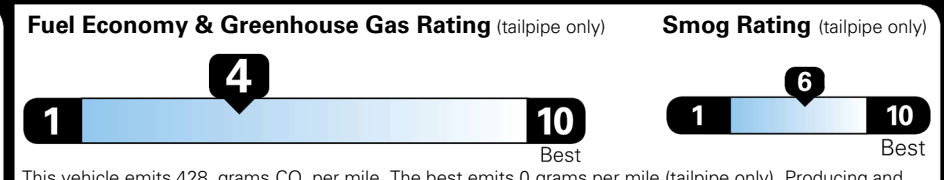

MSRP INCLUDING OPTIONS \$ 48,700.00

INLAND FREIGHT AND HANDLING \$ 1,545.00

TOTAL MANUFACTURER'S SUGGESTED RETAIL PRICE ▶ \$ 50,245.00

TOTAL ADDITIONAL WEIGHT: 11.5

*Additional terms and conditions apply.
 **Kia Connect may be currently unavailable for some Model Year 2022 and newer vehicles sold or purchased in Massachusetts; please see owners.kia.com for more information.
 NOTE: When you purchase this vehicle, Kia America, Inc. collects personal information you provide to the dealership. For information on our collection and use of personal information and your rights, please see our Privacy Policy on www.kia.com.

EPA DOT Fuel Economy and Environment

Gasoline Vehicle

You spend \$3,250 more in fuel costs over 5 years compared to the average new vehicle.

Annual fuel cost \$2,350

Actual results will vary for many reasons, including driving conditions and how you drive and maintain your vehicle. The average new vehicle gets 29 MPG and costs \$8,500 to fuel over 5 years. Cost estimates are based on 15,000 miles per year at \$ 3.30 per gallon. MPGe is miles per gasoline gallon equivalent. Vehicle emissions are a significant cause of climate change and smog.