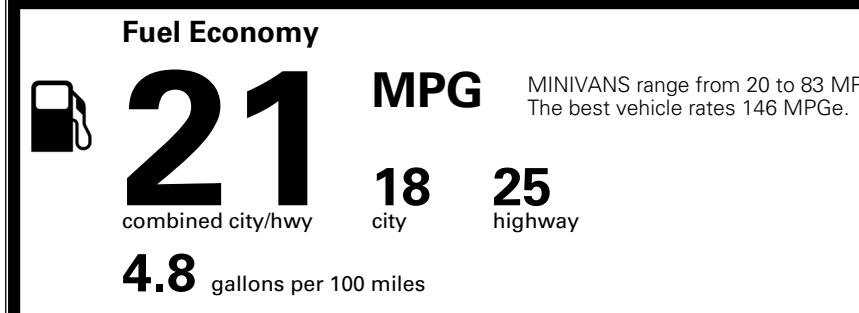

MSRP INCLUDING OPTIONS \$ 48,700.00

INLAND FREIGHT AND HANDLING \$ 1,545.00

TOTAL MANUFACTURER'S SUGGESTED RETAIL PRICE ▶ \$ 50,245.00

TOTAL ADDITIONAL WEIGHT: 11.5

*Additional terms and conditions apply.
 **Kia Connect may be currently unavailable for some Model Year 2022 and newer vehicles sold or purchased in Massachusetts; please see owners.kia.com for more information.
 NOTE: When you purchase this vehicle, Kia America, Inc. collects personal information you provide to the dealership. For information on our collection and use of personal information and your rights, please see our Privacy Policy on www.kia.com.

EPA DOT Fuel Economy and Environment

Gasoline Vehicle

You spend \$3,250 more in fuel costs over 5 years compared to the average new vehicle.

Annual fuel cost \$2,350

Actual results will vary for many reasons, including driving conditions and how you drive and maintain your vehicle. The average new vehicle gets 29 MPG and costs \$8,500 to fuel over 5 years. Cost estimates are based on 15,000 miles per year at \$ 3.30 per gallon. MPGe is miles per gasoline gallon equivalent. Vehicle emissions are a significant cause of climate change and smog.