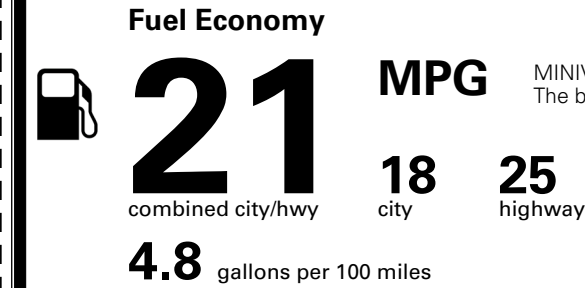

MSRP INCLUDING OPTIONS

INLAND FREIGHT AND HANDLING

TOTAL MANUFACTURER'S SUGGESTED RETAIL PRICE ▶

TOTAL ADDITIONAL WEIGHT: 43.0

\$ 51,490.00

Included
 Included
 Included
 Included
 Included
 Included
 Included
 Included
 Included
 Included

Included

\$315.00
 \$750.00

\$ 54,100.00

EPA DOT Fuel Economy and Environment

Gasoline Vehicle

You spend
\$3,250
 more in fuel costs
 over 5 years
 compared to the
 average new vehicle.

Annual fuel cost
\$2,350