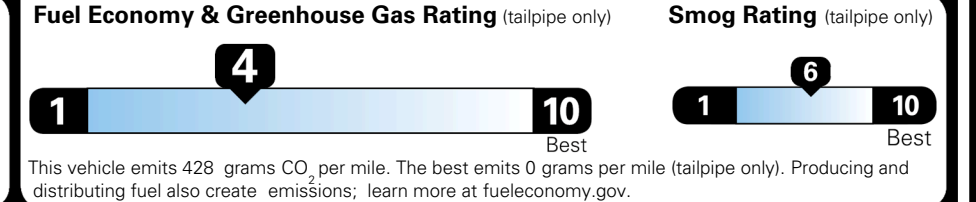

Included

\$315.00
 \$750.00

\$ 54,100.00

EPA DOT Fuel Economy and Environment

Gasoline Vehicle

You spend
\$3,250
 more in fuel costs
 over 5 years
 compared to the
 average new vehicle.

Annual fuel cost
\$2,350