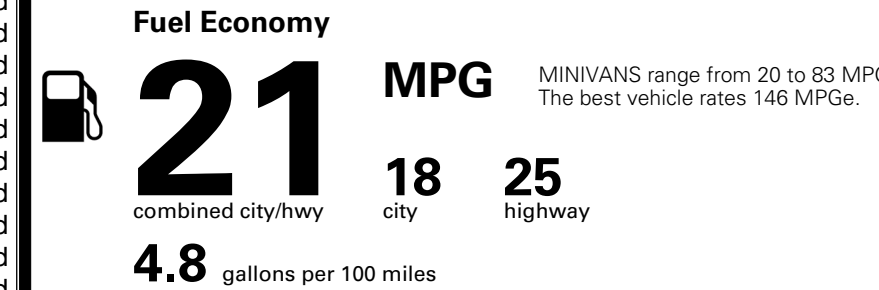

### EPA DOT Fuel Economy and Environment

Gasoline Vehicle

You spend  
**\$3,250**  
 more in fuel costs  
 over 5 years  
 compared to the  
 average new vehicle.

Annual fuel cost  
**\$2,350**

Actual results will vary for many reasons, including driving conditions and how you drive and maintain your vehicle. The average new vehicle gets 29 MPG and costs \$8,500 to fuel over 5 years. Cost estimates are based on 15,000 miles per year at \$ 3.30 per gallon. MPGe is miles per gasoline gallon equivalent. Vehicle emissions are a significant cause of climate change and smog.