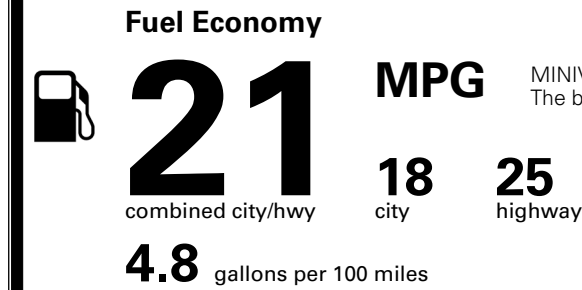

TOTAL MANUFACTURER'S SUGGESTED RETAIL PRICE ▶

\$ 53,660.00

TOTAL ADDITIONAL WEIGHT: 3.8

*Additional terms and conditions apply.
 **Kia Connect may be currently unavailable for some Model Year 2022 and newer vehicles sold or purchased in Massachusetts; please see owners.kia.com for more information.
 NOTE: When you purchase this vehicle, Kia America, Inc. collects personal information you provide to the dealership. For information on our collection and use of personal information and your rights, please see our Privacy Policy on www.kia.com.

EPA DOT Fuel Economy and Environment

Gasoline Vehicle

MINIVANS range from 20 to 83 MPG. The best vehicle rates 146 MPGe.

You spend
\$3,250
 more in fuel costs
 over 5 years
 compared to the
 average new vehicle.