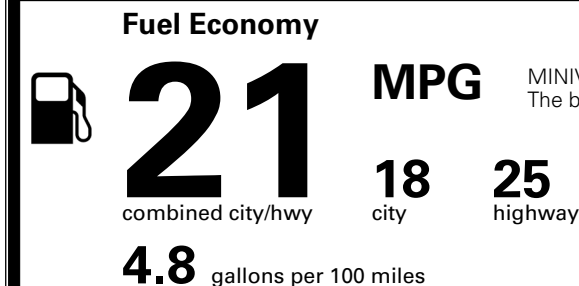

MSRP INCLUDING OPTIONS \$ 48,470.00

INLAND FREIGHT AND HANDLING \$ 1,545.00

TOTAL MANUFACTURER'S SUGGESTED RETAIL PRICE ▶ \$ 50,015.00

TOTAL ADDITIONAL WEIGHT: 17.1

EPA DOT Fuel Economy and Environment

Gasoline Vehicle