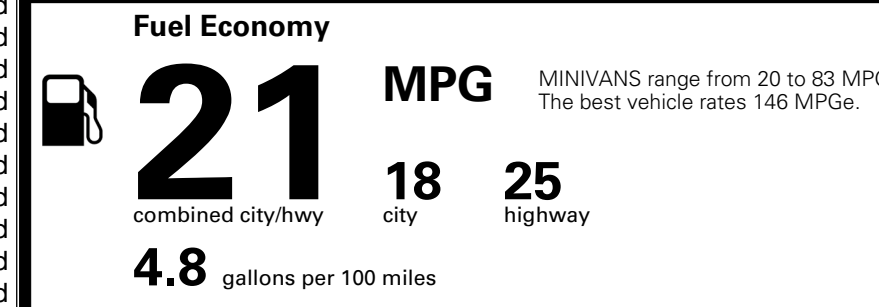

EPA DOT Fuel Economy and Environment

Gasoline Vehicle

You spend \$3,250 more in fuel costs over 5 years compared to the average new vehicle.

Annual fuel cost \$2,350

Actual results will vary for many reasons, including driving conditions and how you drive and maintain your vehicle. The average new vehicle gets 29 MPG and costs \$8,500 to fuel over 5 years. Cost estimates are based on 15,000 miles per year at \$ 3.30 per gallon. MPGe is miles per gasoline gallon equivalent. Vehicle emissions are a significant cause of climate change and smog.