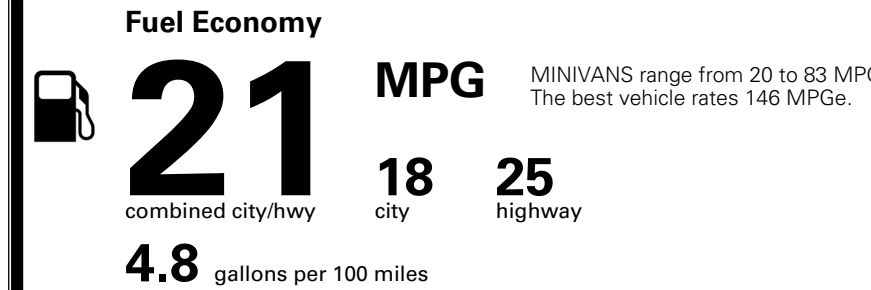

Included
 \$315.00
 \$750.00

MSRP INCLUDING OPTIONS

\$ 52,555.00

INLAND FREIGHT AND HANDLING

\$ 1,545.00

TOTAL MANUFACTURER'S SUGGESTED RETAIL PRICE ▶

\$ 54,100.00

TOTAL ADDITIONAL WEIGHT: 43.0

EPA DOT Fuel Economy and Environment

Gasoline Vehicle

You spend
\$3,250
 more in fuel costs
 over 5 years
 compared to the
 average new vehicle.

Annual fuel cost
\$2,350

Actual results will vary for many reasons, including driving conditions and how you drive and maintain your vehicle. The average new vehicle gets 29 MPG and costs \$8,500 to fuel over 5 years. Cost estimates are based on 15,000 miles per year at \$ 3.30 per gallon. MPGe is miles per gasoline gallon equivalent. Vehicle emissions are a significant cause of climate change and smog.