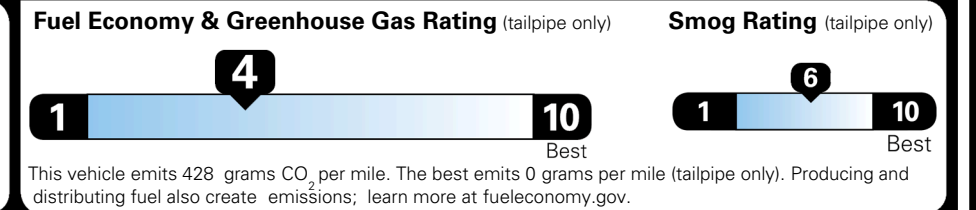

Included
 \$315.00
 \$750.00

MSRP INCLUDING OPTIONS

\$ 52,555.00

INLAND FREIGHT AND HANDLING

\$ 1,545.00

TOTAL MANUFACTURER'S SUGGESTED RETAIL PRICE ▶

\$ 54,100.00

TOTAL ADDITIONAL WEIGHT: 43.0

EPA DOT Fuel Economy and Environment

Gasoline Vehicle

You spend
\$3,250
 more in fuel costs
 over 5 years
 compared to the
 average new vehicle.

Annual fuel cost
\$2,350

Actual results will vary for many reasons, including driving conditions and how you drive and maintain your vehicle. The average new vehicle gets 29 MPG and costs \$8,500 to fuel over 5 years. Cost estimates are based on 15,000 miles per year at \$ 3.30 per gallon. MPGe is miles per gasoline gallon equivalent. Vehicle emissions are a significant cause of climate change and smog.