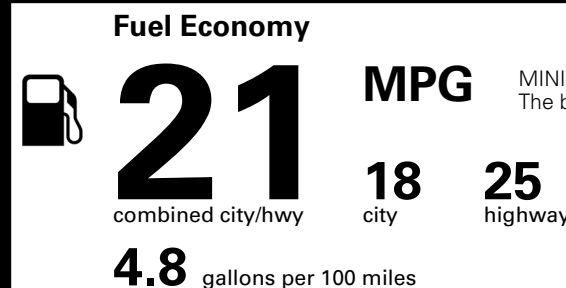

INLAND FREIGHT AND HANDLING \$ 1,545.00

TOTAL MANUFACTURER'S SUGGESTED RETAIL PRICE ▶ \$ 49,750.00

TOTAL ADDITIONAL WEIGHT: 11.5

EPA DOT Fuel Economy and Environment

Gasoline Vehicle

You spend \$3,250 more in fuel costs over 5 years compared to the average new vehicle.