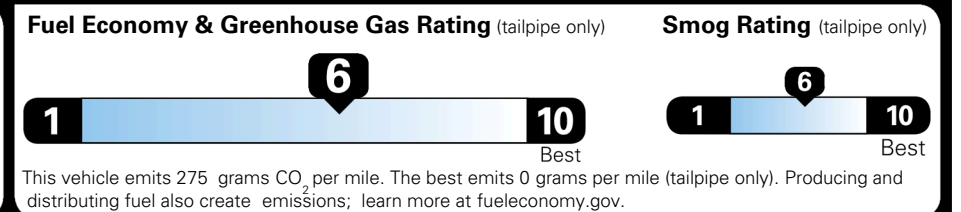

Actual results will vary for many reasons, including driving conditions and how you drive and maintain your vehicle. The average new vehicle gets 29 MPG and costs $8,500 to fuel over 5 years. Cost estimates are based on 15,000 miles per year at $ 3.30 per gallon. MPGe is miles per gasoline gallon equivalent. Vehicle emissions are a significant cause of climate change and smog.

fueleconomy.gov

Calculate personalized estimates and compare vehicles

GOVERNMENT 5-STAR SAFETY RATINGS

Overall Vehicle Score	Not Rated
Based on the combined rating of frontal, side and rollover. Should ONLY be compared to other vehicles of similar size and weight.	
Frontal	Driver ★ ★ ★ ★ ★
Crash	Passenger ★ ★ ★ ★
Based on the risk of injury in a frontal impact. Should ONLY be compared to other vehicles of similar size and weight.	
Side	Front seat Not Rated
Crash	Rear seat Not Rated
Star ratings based on the risk of injury in a side impact.	
Rollover	★ ★ ★ ★
Star ratings based on the risk of rollover in a single-vehicle crash.	

Star ratings range from 1 to 5 stars (★★★★★) with 5 being the highest. Source: National Highway Traffic Safety Administration (NHTSA). www.safercar.gov or 1-888-327-4236

Manufacturer's suggested retail price includes Manufacturer's recommended pre-delivery service. License and title fees, state and local taxes and other dealer installed options and accessories are not included in the manufacturer's suggested retail price.

PARTS CONTENT INFORMATION

FOR VEHICLES IN THIS CAR LINE U.S./CANADIAN PARTS CONTENT: 2 %

MAJOR SOURCES OF FOREIGN PARTS: KOREA: 90%

NOTE: PARTS CONTENT DOES NOT INCLUDE FINAL ASSEMBLY, DISTRIBUTION, OR OTHER NON-PARTS COSTS.

FOR THIS VEHICLE FINAL ASSEMBLY POINT: GWANGMYEONG, KOREA

COUNTRY OF ORIGIN
ENGINE (MOTOR): KOREA
TRANSMISSION: KOREA