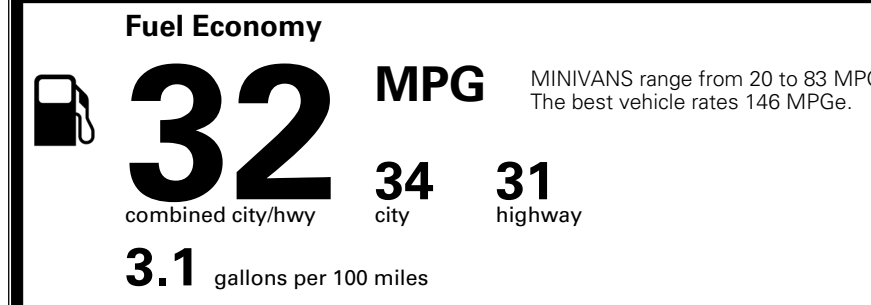

## EPA DOT Fuel Economy and Environment

Gasoline Vehicle

**You save \$750**  
 in fuel costs over 5 years compared to the average new vehicle.

**Annual fuel cost \$1,550**

Actual results will vary for many reasons, including driving conditions and how you drive and maintain your vehicle. The average new vehicle gets 29 MPG and costs \$8,500 to fuel over 5 years. Cost estimates are based on 15,000 miles per year at \$ 3.30 per gallon. MPGe is miles per gasoline gallon equivalent. Vehicle emissions are a significant cause of climate change and smog.