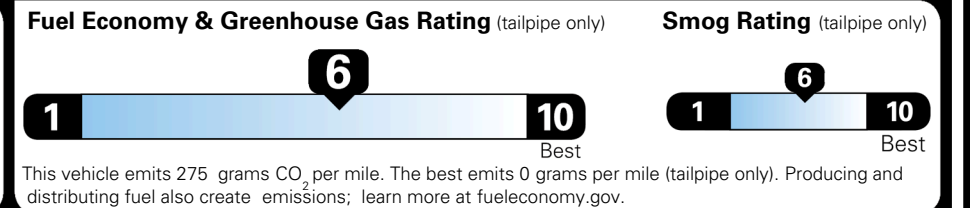

Included
 \$315.00
 \$750.00

MSRP INCLUDING OPTIONS

\$ 54,555.00

INLAND FREIGHT AND HANDLING

\$ 1,545.00

TOTAL MANUFACTURER'S SUGGESTED RETAIL PRICE ▶

\$ 56,100.00

TOTAL ADDITIONAL WEIGHT: 43.0

EPA DOT Fuel Economy and Environment

Gasoline Vehicle

You save \$750
 in fuel costs over 5 years compared to the average new vehicle.

Annual fuel cost \$1,550

Actual results will vary for many reasons, including driving conditions and how you drive and maintain your vehicle. The average new vehicle gets 29 MPG and costs \$8,500 to fuel over 5 years. Cost estimates are based on 15,000 miles per year at \$ 3.30 per gallon. MPGe is miles per gasoline gallon equivalent. Vehicle emissions are a significant cause of climate change and smog.