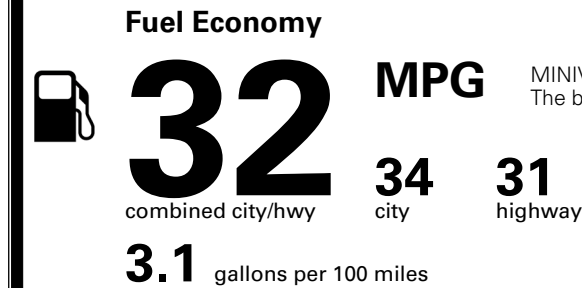

\$495.00
 \$315.00
 \$130.00

MSRP INCLUDING OPTIONS

\$ 54,430.00

INLAND FREIGHT AND HANDLING

\$ 1,545.00

TOTAL MANUFACTURER'S SUGGESTED RETAIL PRICE ▶

\$ 55,975.00

TOTAL ADDITIONAL WEIGHT: 13.9

EPA DOT Fuel Economy and Environment

Gasoline Vehicle

MINIVANS range from 20 to 83 MPG. The best vehicle rates 146 MPGe.

You save \$750
 in fuel costs over 5 years compared to the average new vehicle.

Annual fuel cost
\$1,550