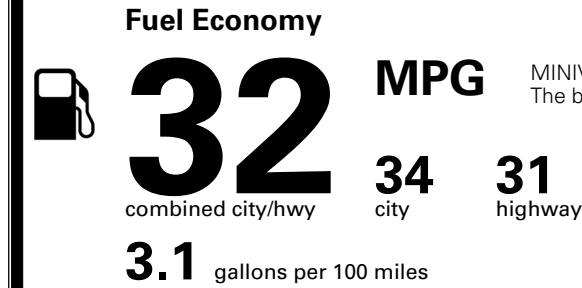

\$ 56,100.00

TOTAL ADDITIONAL WEIGHT: 43.0

EPA DOT Fuel Economy and Environment

Gasoline Vehicle

MINIVANS range from 20 to 83 MPG. The best vehicle rates 146 MPGe.

You save \$750
 in fuel costs over 5 years compared to the average new vehicle.