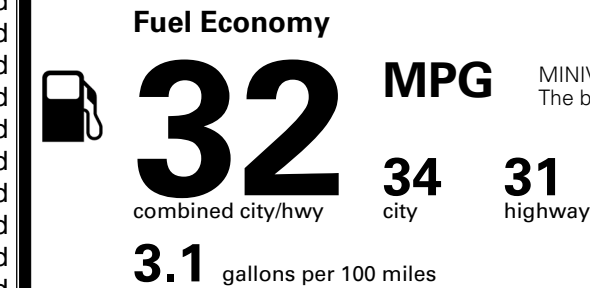

\$495.00
 \$285.00
 \$130.00

MSRP INCLUDING OPTIONS

\$ 49,400.00

INLAND FREIGHT AND HANDLING

\$ 1,545.00

TOTAL MANUFACTURER'S SUGGESTED RETAIL PRICE ▶

\$ 50,945.00

TOTAL ADDITIONAL WEIGHT: 13.9

EPA DOT Fuel Economy and Environment

Gasoline Vehicle

MINIVANS range from 20 to 83 MPG. The best vehicle rates 146 MPGe.

You save \$750
 in fuel costs over 5 years compared to the average new vehicle.

Annual fuel cost \$1,550