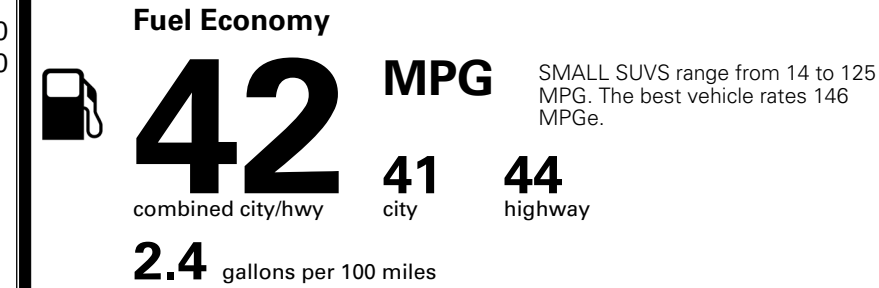

INLAND FREIGHT AND HANDLING

\$ 1,445.00

TOTAL MANUFACTURER'S SUGGESTED RETAIL PRICE ▶

\$ 32,330.00

*Additional terms and conditions apply.
 **Kia Connect may be currently unavailable for some Model Year 2022 and newer vehicles sold or purchased in Massachusetts; please see owners.kia.com for more information.
 NOTE: When you purchase this vehicle, Kia America, Inc. collects personal information you provide to the dealership. For information on our collection and use of personal information and your rights, please see our Privacy Policy on www.kia.com.

TOTAL ADDITIONAL WEIGHT: 5.6

EPA DOT Fuel Economy and Environment

Gasoline Vehicle

You save \$2,500
 in fuel costs over 5 years compared to the average new vehicle.

Annual fuel cost \$1,200

Actual results will vary for many reasons, including driving conditions and how you drive and maintain your vehicle. The average new vehicle gets 29 MPG and costs \$8,500 to fuel over 5 years. Cost estimates are based on 15,000 miles per year at \$ 3.30 per gallon. MPGe is miles per gasoline gallon equivalent. Vehicle emissions are a significant cause of climate change and smog.