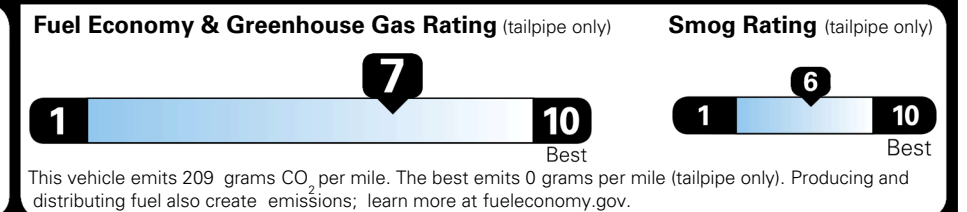

TOTAL ADDITIONAL WEIGHT: 5.6

EPA DOT Fuel Economy and Environment

Gasoline Vehicle

You save \$2,500
 in fuel costs over 5 years compared to the average new vehicle.

Annual fuel cost \$1,200

Actual results will vary for many reasons, including driving conditions and how you drive and maintain your vehicle. The average new vehicle gets 29 MPG and costs \$8,500 to fuel over 5 years. Cost estimates are based on 15,000 miles per year at \$ 3.30 per gallon. MPGe is miles per gasoline gallon equivalent. Vehicle emissions are a significant cause of climate change and smog.