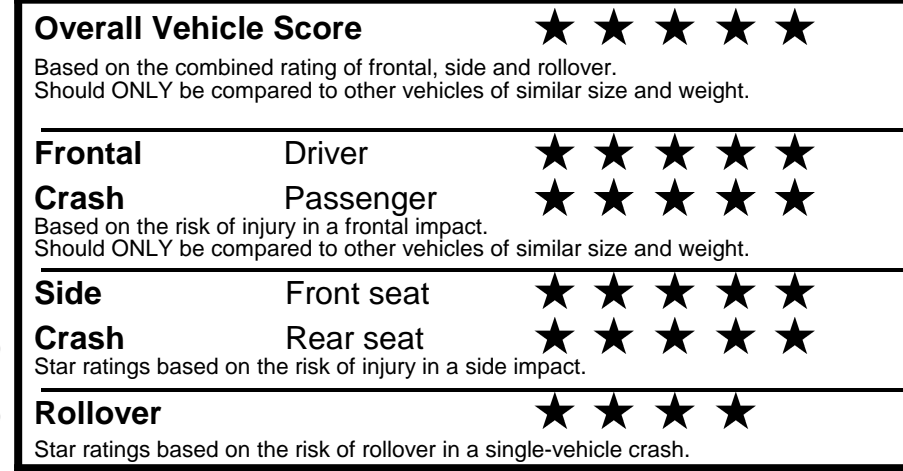

fueleconomy.gov

Calculate personalized estimates and compare vehicles

GOVERNMENT 5-STAR SAFETY RATINGS

Star ratings range from 1 to 5 stars (★★★★★) with 5 being the highest.
 Source: National Highway Traffic Safety Administration (NHTSA).
www.safercar.gov or 1-888-327-4236