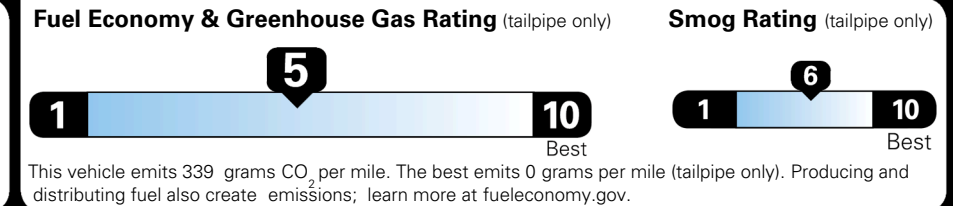

TOTAL ADDITIONAL WEIGHT: 13.2

EPA DOT Fuel Economy and Environment

Gasoline Vehicle

You spend \$1,000 more in fuel costs over 5 years compared to the average new vehicle.

Annual fuel cost \$1,900

Actual results will vary for many reasons, including driving conditions and how you drive and maintain your vehicle. The average new vehicle gets 29 MPG and costs \$8,500 to fuel over 5 years. Cost estimates are based on 15,000 miles per year at \$ 3.30 per gallon. MPGe is miles per gasoline gallon equivalent. Vehicle emissions are a significant cause of climate change and smog.