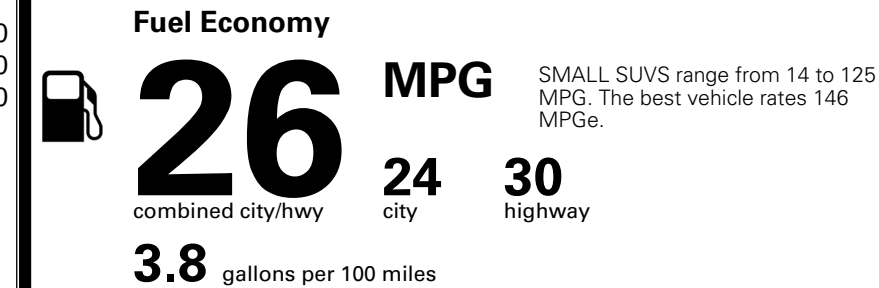

MSRP INCLUDING OPTIONS \$ 31,265.00

INLAND FREIGHT AND HANDLING \$ 1,495.00

TOTAL MANUFACTURER'S SUGGESTED RETAIL PRICE ▶ \$ 32,760.00

*Additional terms and conditions apply.
 **Kia Connect may be currently unavailable for some Model Year 2022 and newer vehicles sold or purchased in Massachusetts; please see owners.kia.com for more information.
 NOTE: When you purchase this vehicle, Kia America, Inc. collects personal information you provide to the dealership. For information on our collection and use of personal information and your rights, please see our Privacy Policy on www.kia.com.

TOTAL ADDITIONAL WEIGHT: 13.2

EPA DOT Fuel Economy and Environment

Gasoline Vehicle

You spend \$1,000 more in fuel costs over 5 years compared to the average new vehicle.

Annual fuel cost \$1,900

Actual results will vary for many reasons, including driving conditions and how you drive and maintain your vehicle. The average new vehicle gets 29 MPG and costs \$8,500 to fuel over 5 years. Cost estimates are based on 15,000 miles per year at \$ 3.30 per gallon. MPGe is miles per gasoline gallon equivalent. Vehicle emissions are a significant cause of climate change and smog.