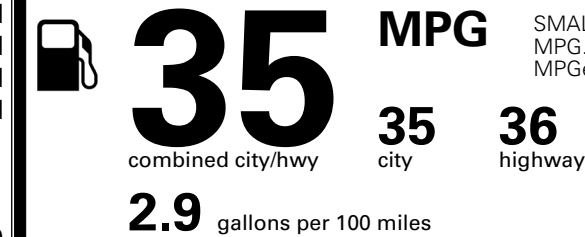

EPA DOT Fuel Economy and Environment

Gasoline Vehicle

Fuel Economy

SMALL SUVs range from 14 to 125 MPG. The best vehicle rates 146 MPGe.

You save
\$1,500
 in fuel costs
 over 5 years
 compared to the
 average new vehicle.