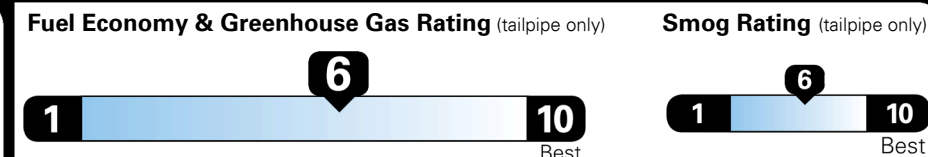

This vehicle emits 251 grams CO₂ per mile. The best emits 0 grams per mile (tailpipe only). Producing and distributing fuel also create emissions; learn more at fueleconomy.gov.

Actual results will vary for many reasons, including driving conditions and how you drive and maintain your vehicle. The average new vehicle gets 29 MPG and costs $8,500 to fuel over 5 years. Cost estimates are based on 15,000 miles per year at $ 3.30 per gallon. MPGe is miles per gasoline gallon equivalent. Vehicle emissions are a significant cause of climate change and smog.

fueleconomy.gov

Calculate personalized estimates and compare vehicles

GOVERNMENT 5-STAR SAFETY RATINGS

Overall Vehicle Score ★★★★★

Based on the combined rating of frontal, side and rollover. Should ONLY be compared to other vehicles of similar size and weight.

Frontal Driver ★★★★★
Crash Passenger ★★★★★

Based on the risk of injury in a frontal impact. Should ONLY be compared to other vehicles of similar size and weight.

Side Front seat ★★★★★
Crash Rear seat ★★★★★

Star ratings based on the risk of injury in a side impact.

Rollover ★★★★★

Star ratings based on the risk of rollover in a single-vehicle crash.

Star ratings range from 1 to 5 stars (★★★★★) with 5 being the highest.

Source: National Highway Traffic Safety Administration (NHTSA).

www.safercar.gov or 1-888-327-4236

Manufacturer's suggested retail price includes Manufacturer's recommended pre-delivery service. License and title fees, state and local taxes and other dealer installed options and accessories are not included in the manufacturer's suggested retail price.

PARTS CONTENT INFORMATION

FOR VEHICLES IN THIS CAR LINE U.S./CANADIAN
PARTS CONTENT: 1 %

MAJOR SOURCES OF FOREIGN PARTS:
KOREA: 90%

NOTE: PARTS CONTENT DOES NOT INCLUDE FINAL ASSEMBLY, DISTRIBUTION, OR OTHER NON-PARTS COSTS.

FOR THIS VEHICLE
**FINAL ASSEMBLY POINT:
GWANGJU, KOREA**

COUNTRY OF ORIGIN

ENGINE (MOTOR): KOREA
TRANSMISSION: KOREA