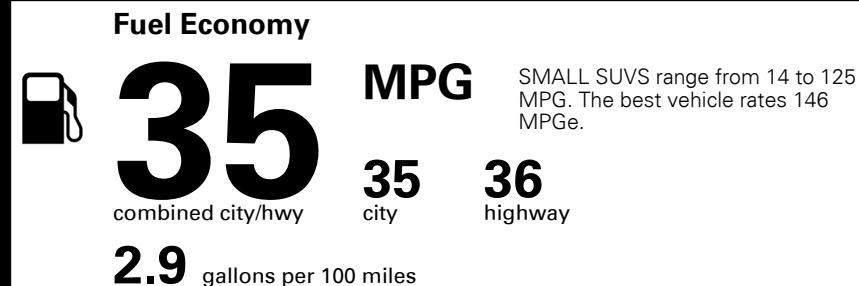

\$ 1,395.00

TOTAL MANUFACTURER'S SUGGESTED RETAIL PRICE ▶

\$ 42,365.00

TOTAL ADDITIONAL WEIGHT: 5.7

EPA DOT Fuel Economy and Environment

Gasoline Vehicle

You save
\$1,500
 in fuel costs
 over 5 years
 compared to the
 average new vehicle.